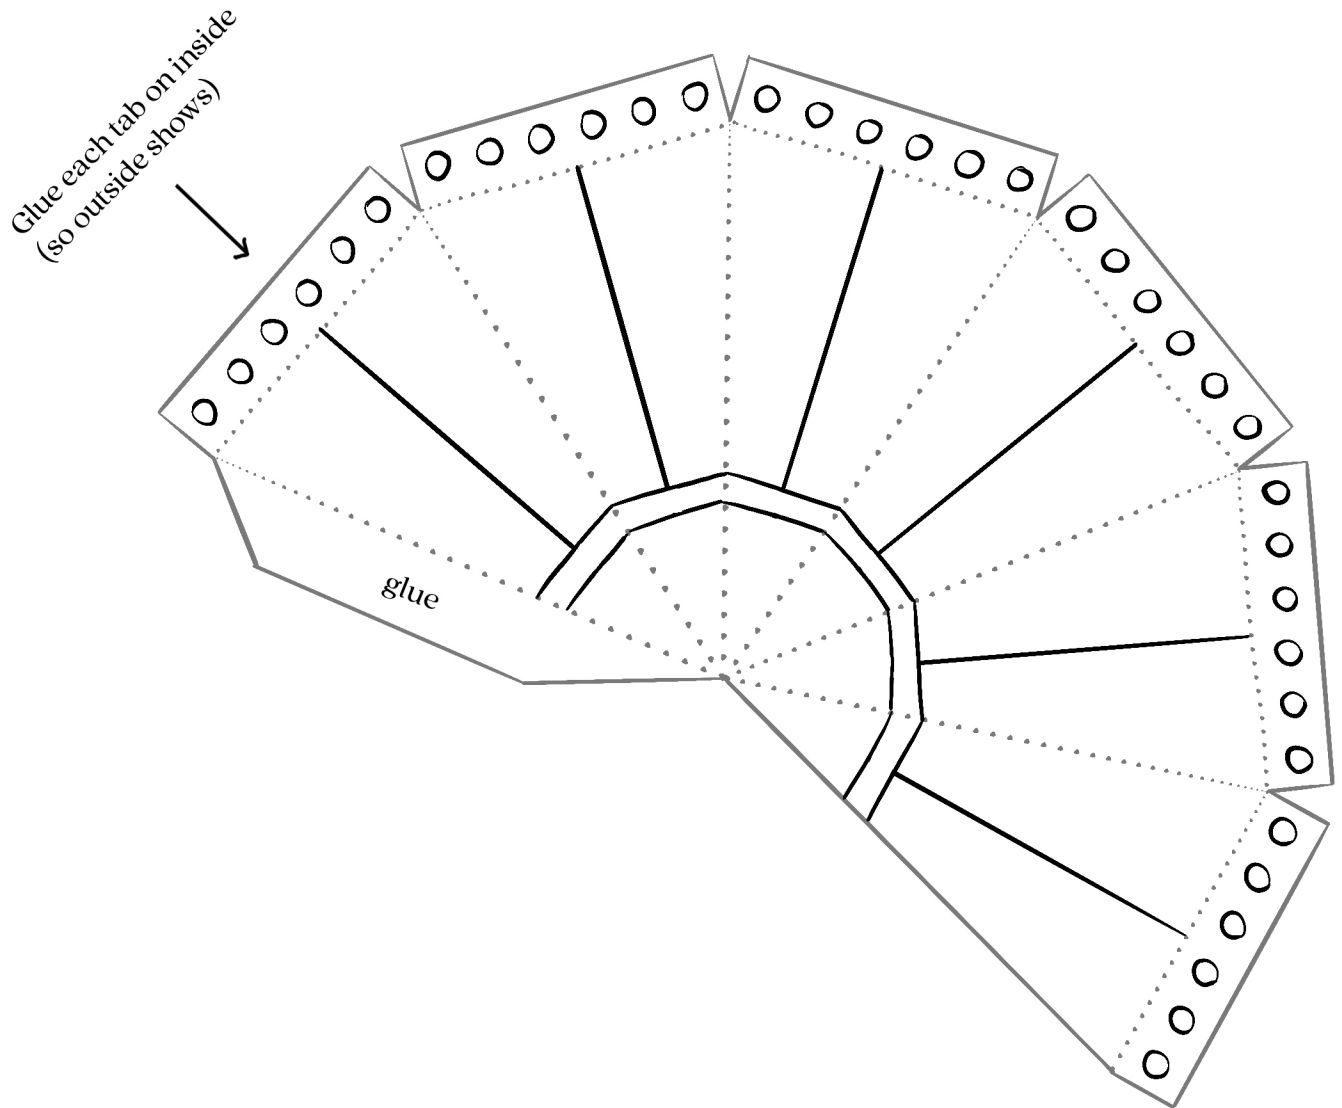

Paper Rocket Toy

Rocket Bdy

1. Color
2. Cut
3. Fold
4. Glue rocket top tabs to the TOP of the rocket body sections, one section at a time starting from one side
5. Glue side tab to the inside of the opposite rocket body side when you get all the way around.
5. Glue smoke to the BOTTOM of each rocket body section.

— cut
..... fold

Rocket Top

1. Color
2. Cut
3. Fold (Fold bottom tabs OUT not in.)
4. Place glue on the UNDERSIDE of each bottom tab.
5. Press glued tab to each TOP section of ROCKET BODY, one section at a time, starting from one side.
5. Glue side tab to the inside of the opposite rocket top side.

————— cut
..... fold

1. Color in fire and smoke
2. Cut out
3. Glue top of fire to inside-bottom of each rocket panel