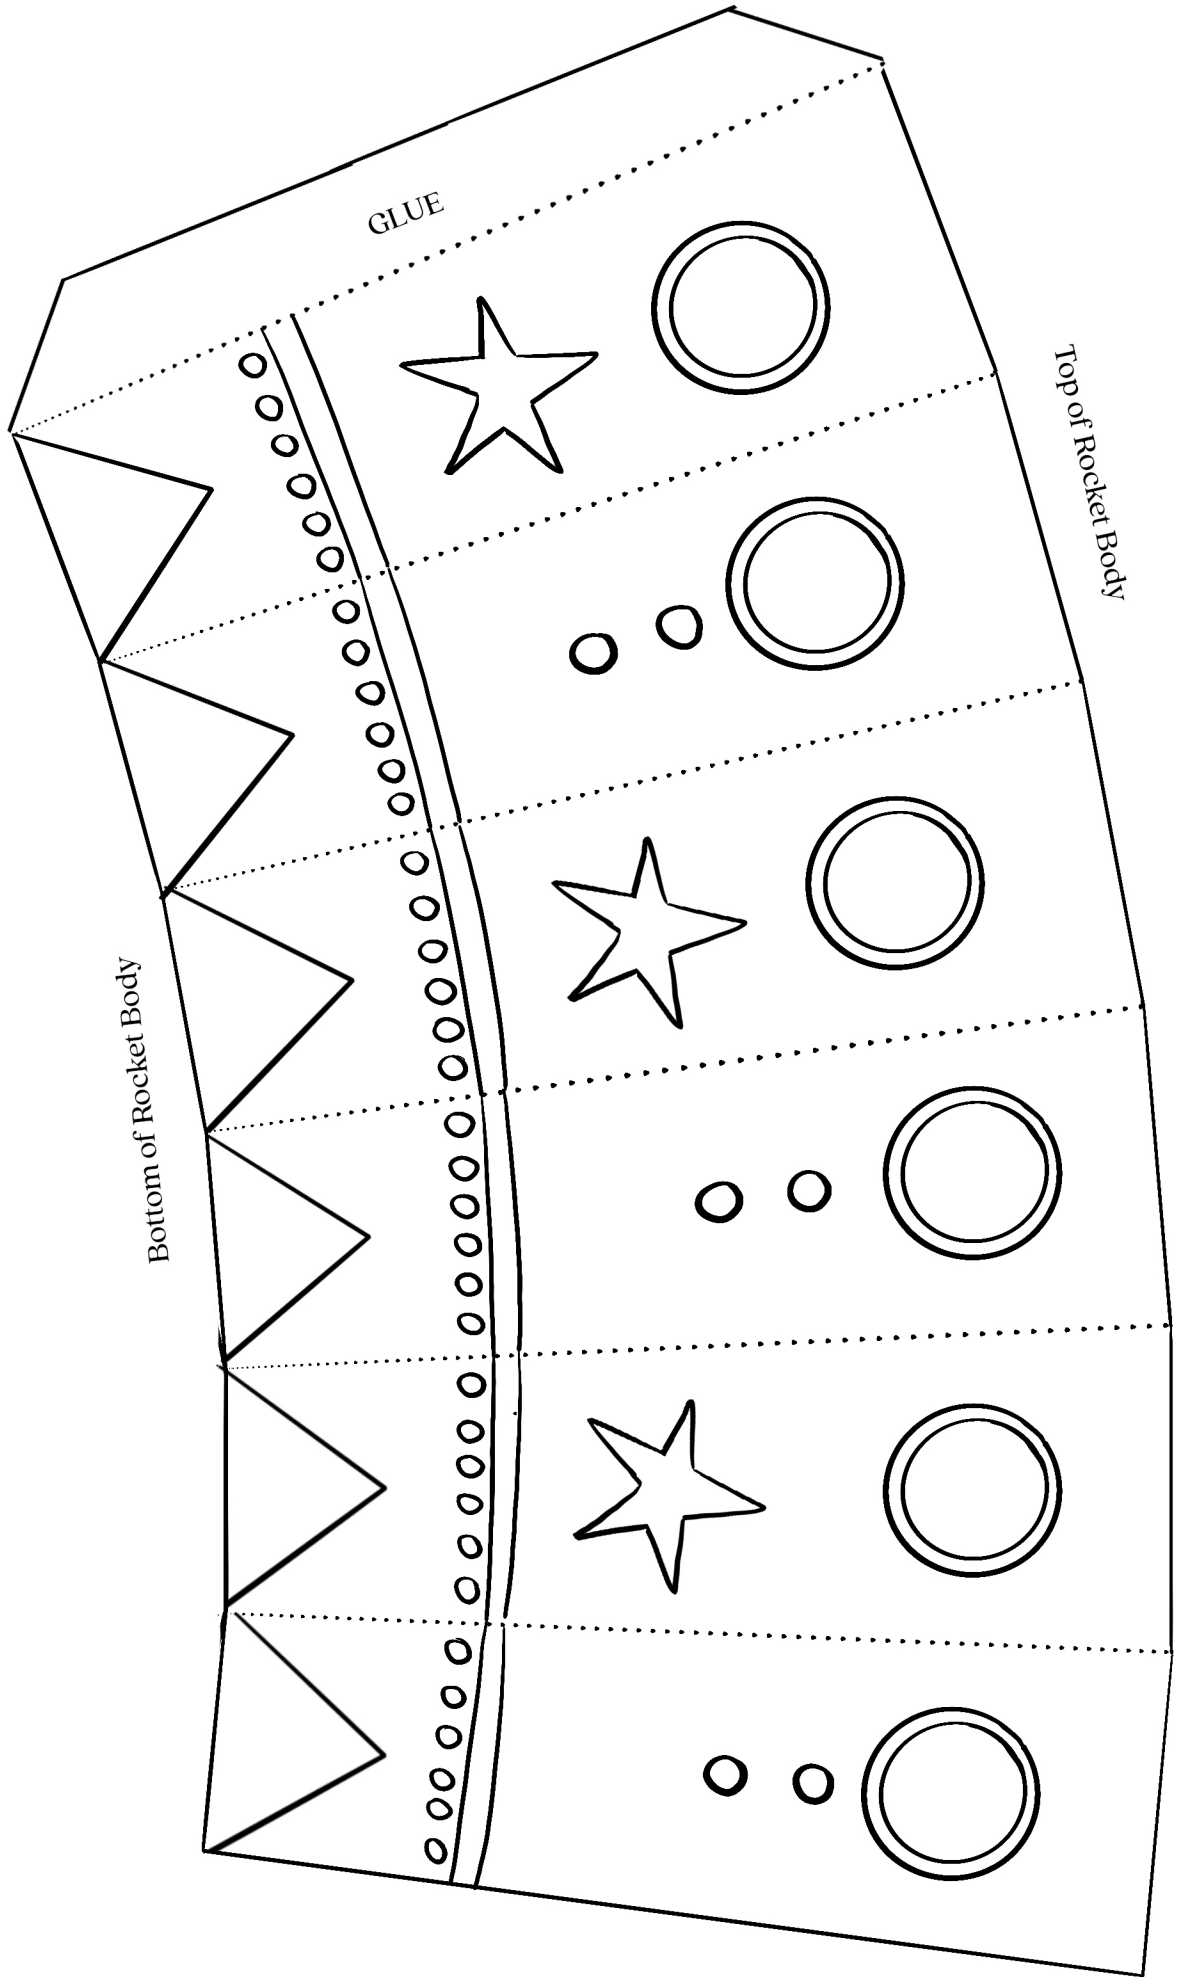

Paper Rocket Toy

Rocket Bdy

1. Color
2. Cut
3. Fold
4. Glue rocket top tabs to the TOP of the rocket body sections, one section at a time starting from one side
5. Glue side tab to the inside of the opposite rocket body side when you get all the way around.
5. Glue smoke to the BOTTOM of each rocket body section.

— cut
..... fold

Rocket Top

1. Color
2. Cut
3. Fold (Fold bottom tabs OUT not in.)
4. Place glue on the UNDERSIDE of each bottom tab.
5. Press glued tab to each TOP section of ROCKET BODY, one section at a time, starting from one side.
5. Glue side tab to the inside of the opposite rocket top side.

————— cut
..... fold

1. Color in fire and smoke
2. Cut out
3. Glue top of fire to inside-bottom of each rocket panel