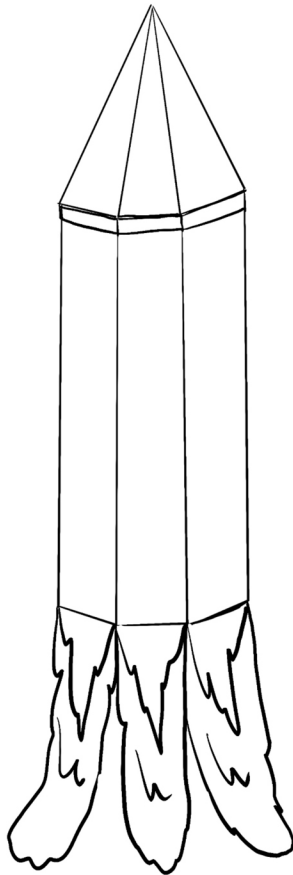

Paper Rocket Toy

Rocket Bdy

1. Color
2. Cut
3. Fold
4. Glue rocket top tabs to the TOP of the rocket body sections, one section at a time starting from one side
5. Glue side tab to the inside of the opposite rocket body side when you get all the way around.
5. Glue smoke to the BOTTOM of each rocket body section.

— cut
..... fold

Rocket Top

1. Color
2. Cut
3. Fold (Fold bottom tabs OUT not in.)
4. Place glue on the UNDERSIDE of each bottom tab.
5. Press glued tab to each TOP section of ROCKET BODY, one section at a time, starting from one side.
5. Glue side tab to the inside of the opposite rocket top side.

————— cut
..... fold

1. Color in fire and smoke
2. Cut out
3. Glue top of fire to inside-bottom of each rocket panel