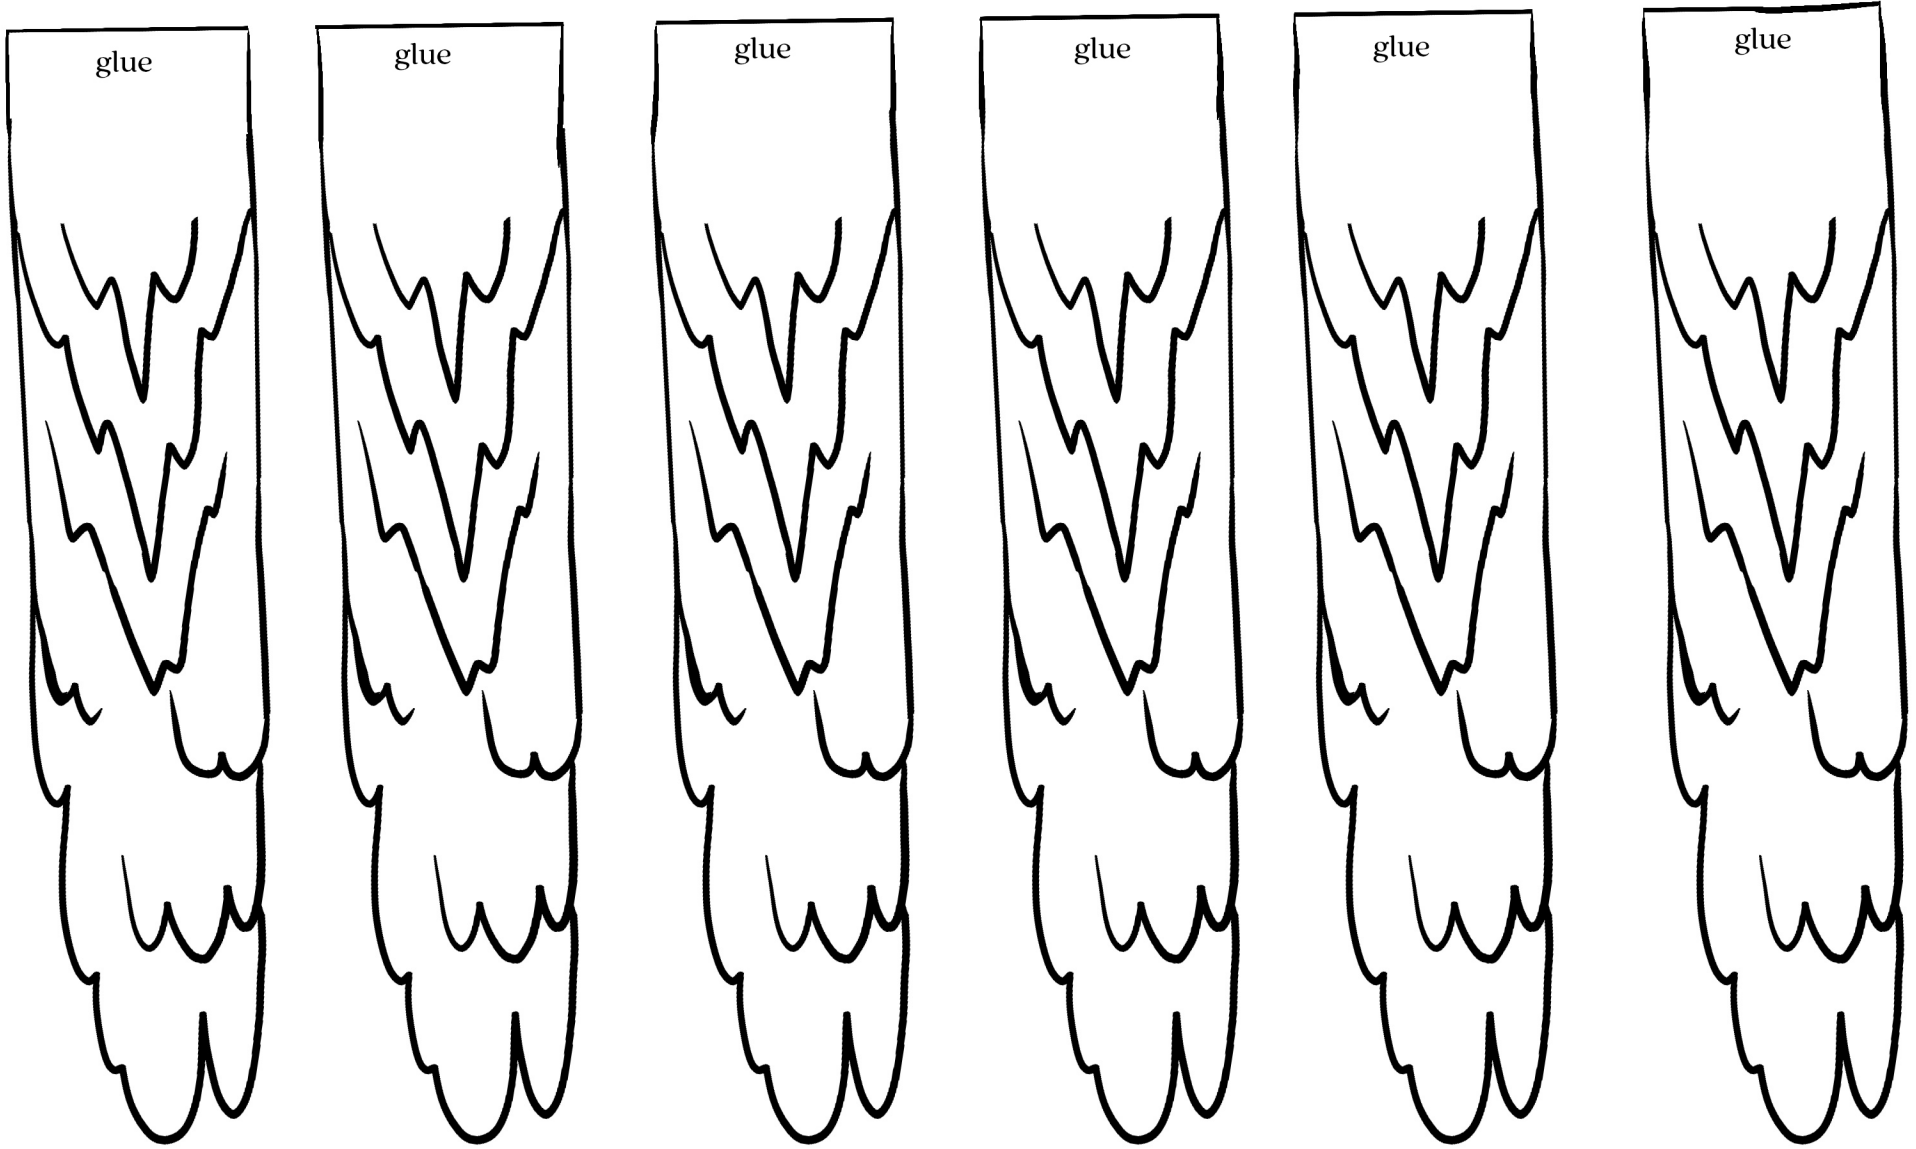

Paper Rocket Toy

Rocket Bdy

1. Color
2. Cut
3. Fold
4. Glue rocket top tabs to the TOP of the rocket body sections, one section at a time starting from one side
5. Glue side tab to the inside of the opposite rocket body side when you get all the way around.
5. Glue smoke to the BOTTOM of each rocket body section.

— cut
..... fold

Rocket Top

1. Color
2. Cut
3. Fold (Fold bottom tabs OUT not in.)
4. Place glue on the UNDERSIDE of each bottom tab.
5. Press glued tab to each TOP section of ROCKET BODY, one section at a time, starting from one side.
5. Glue side tab to the inside of the opposite rocket top side.

————— cut
..... fold

1. Color in fire and smoke
2. Cut out
3. Glue top of fire to inside-bottom of each rocket panel